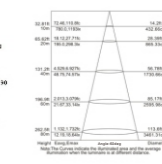

- COB
  Sanan
- PC
  +
  ALUMINUM
- AC
  85-265V
  50/60HZ
- CCT
  WH/NW/WW
- 60°
- Ra 80
- 2 YEARS
  WARRANTY
- IP 20