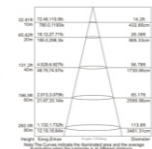

OSLED-MK-B30-2

Power:30w
Size:240*240*H45mm
Cutout:205*205mm
Lumen:90-100lm/w
QTY/CTN:20pcs
Size:53*25.5*55cm