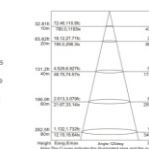

OSLED-MK-B30-1

Power:30w
Size:240*H45mm
Cutout:205mm
Lumen:90-100lm/w
QTY/CTN:20pcs
Size:53*25.5*55cm