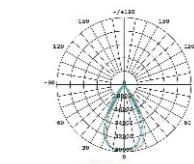

- COB
  Sanan
- PC
  +
  ALUMINUM
- AC
  85-265V
  50/60HZ
- CCT
  WH/NW/WW
- 60°
- Ra 80
- 2 YEARS
  WARRANTY
- IP 20