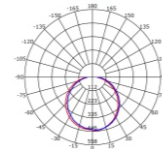

OSLED-MK-B30-2

Power:30w
Size:240*240*H45mm
Cutout:205*205mm
Lumen:90-100lm/w
QTY/CTN:20pcs
Size:53*25.5*55cm