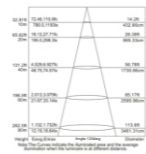

OSLED-MK-BR24/30

Power:24/30w
Size:223*H30mm
Cutout:205mm
Lumen:90-105lm/w
QTY/CTN:20pcs
Size:49.5*23*52cm