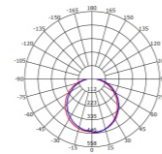

OSLED-MK-BR24/30

Power:24/30w
Size:223*H30mm
Cutout:205mm
Lumen:90-105lm/w
QTY/CTN:20pcs
Size:49.5*23*52cm