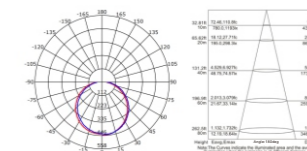

OSLED-MK-MAFR36

Power:36w
Size:225*H45mm
Lumen:105-115lm/w
QTY/CTN:20pcs
Size:47.5*26*47.5cm

SMD 2835 Sanan	PC + ALUMINUM	AC 85-265V 50/60HZ	CCT WH/NW/WW 3C	 180°	Ra 80	2 YEARS WARRANTY	IP 20