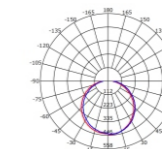

OSLED-MK-B30-1

Power:30w
Size:240*H45mm
Cutout:205mm
Lumen:90-100lm/w
QTY/CTN:20pcs
Size:53*25.5*55cm