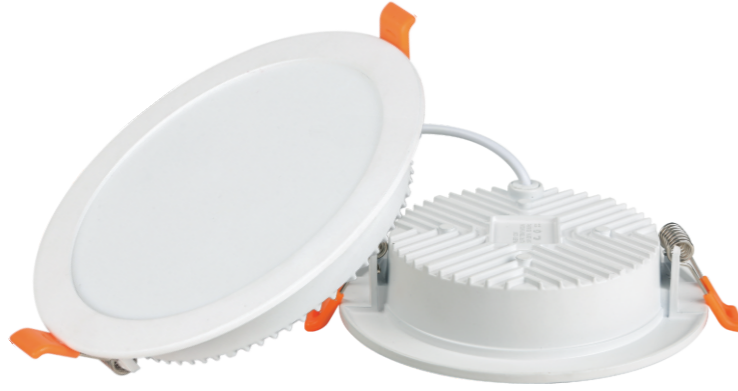

OSLED-MK-MAF S36

Power:36w
 Size:225*225*H45mm
 Cutout:75-210mm
 Lumen:105-115lm/w
 QTY/CTN:20pcs
 Size:47.5*26*47.5cm

SMD Back-lit Panel Light

SMD Back-lit Panel Light

OSLED-MK-BR05/07

Power:5/7w
Size:86*H28mm
Cutout:75mm
Lumen:70-80lm/w
QTY/CTN:50pcs
Size:55*22*23.5cm